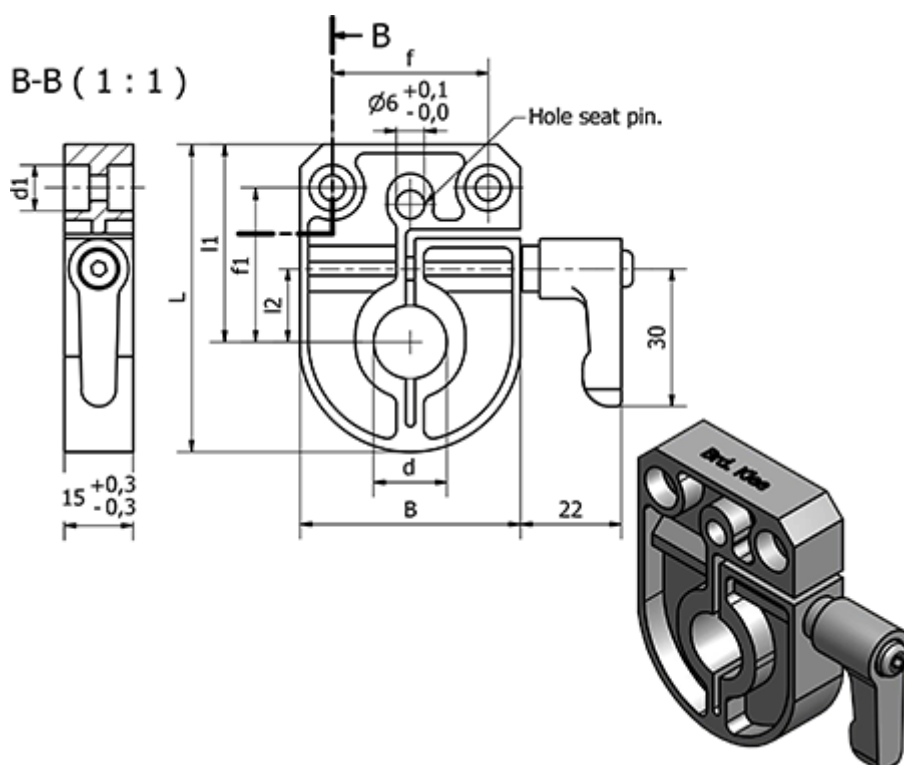

Data Sheet

Article number: 2307083911
Description: E+G Clamping plate
BSA52R-12-S

Measures

B = 48
d = 12
d1 = 34
f = 34
f1 = 15
L = 66
I1 = 43
I2 = 14.5

Type = BSA52R-12-S